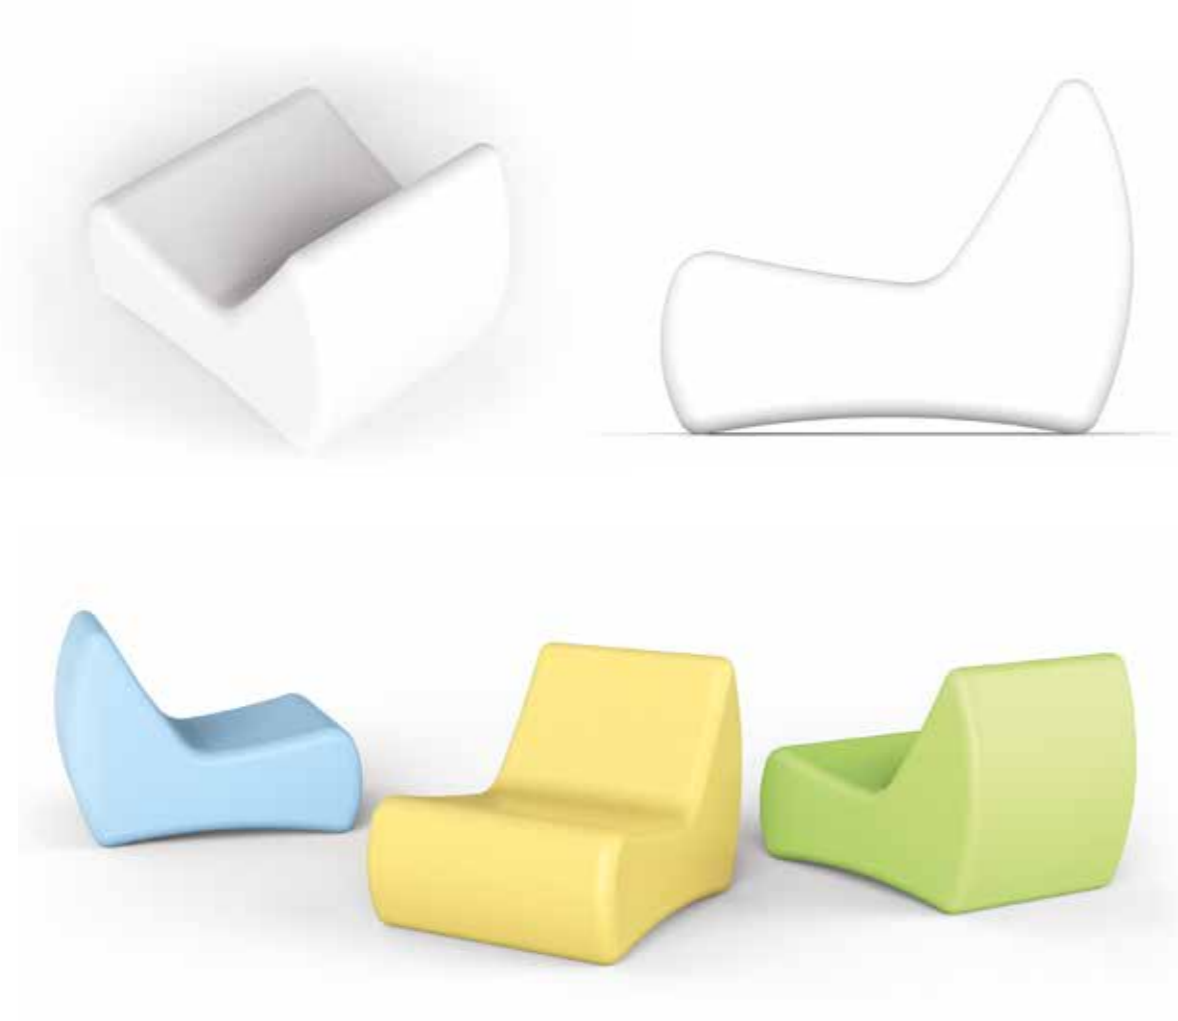

SOLID LAMP

Designed by AZİZ SARIYER

SOLID LAMP
Ø 37 cm. H: 180 cm.

DOLPHIN SEAT

Designed by AZİZ SARIYER

DOLPHIN SEAT
D: 50 cm W: 161 cm H: 59/78 cm

PI-FORM DESIGN COLLECTION

LUND SOFA SET

Designed by FARHAD GHAFFARI

LUND TWO SEATER SOFA D: 84 cm W: 134 cm H: 68 cm
LUND ONE SEATER SOFA D: 84 cm W: 64 cm H: 68 cm

OLIVER LOUNGE

Designed by FARHAD GHAFFARI

OLIVER LOUNGE
D: 81,5 cm W: 80 cm H: 60 cm